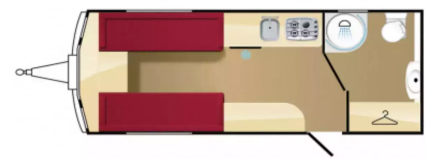

Elddis Avante 482 2017

£12,750

from £167.79 per month*

SLEEPS:

2

YEAR:

2017

The 2017 Elddis Avante 482 is a lightweight stylish 2-berth caravan that is perfect for couples or small families looking for a cozy yet comfortable travel experience. With its modern design and compact size, the Avante 482 is easy to maneuver and park, making it ideal for weekend getaways or longer road trips. Inside, you'll find a well-equipped kitchen, a spacious seating area that converts into a double bed, and a compact bathroom with all the necessary amenities. Whether you're exploring the countryside or relaxing at a seaside campsite, the Elddis Avante 482 offers the perfect blend of style, comfort, and convenience for your next adventure. *Please check availability with us before travelling to view this caravan. Images for display purposes only. All efforts have been made to ensure that the correct information is supplied, however mistakes can occasionally occur. Please check details with a salesperson before proceeding.

*Finance for example only based on a £1000 deposit over 120 months 8.9% apr. Rates may differ as they are dependent on individual circumstances. Subject to status.

Axle	Single
Caravan Type	Touring
Model Year	2017
Interior Length	4.80m
Exterior Length	6.42m
Width	2.26m
Height	2.64m
Awning Size	930cm