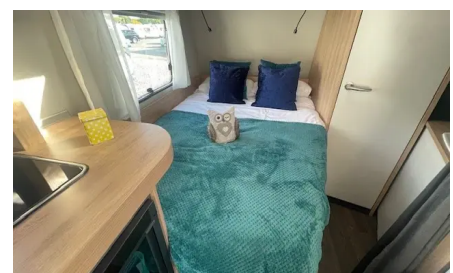

# Knaus Sport 450FU 2025

£21,850

from £287.54 per month\*

SLEEPS:

4

YEAR:

2025

The Knaus Sport 450FU caravan is the latest addition to the world of caravanning. With its sleek and modern design, innovative features, and superior quality, it has quickly become a sought-after choice for many individuals and families looking for a new caravan. The new Knaus Sport 450FU caravan is a must-have for anyone looking to invest in a home on wheels. First and foremost, the Knaus Sport Caravan Range offers an unmatched level of comfort. Its spacious interior layout and clever design make it feel like a home away from home. The caravan can comfortably accommodate up to four people, making it an ideal choice for small families or couples. The interior is equipped with all the necessary amenities, including a fully functional kitchen with a sink, hob, and refrigerator, a bathroom with a shower and toilet, and a cozy sleeping area. The high-quality furnishings and modern appliances make it a comfortable and convenient living space, even on the road. Apart from its practical...

\*Finance for example only based on a £1000 deposit over 120 months 8.9% apr. Rates may differ as they are dependent on individual circumstances. Subject to status.

Axle	Single
Caravan Type	Touring
Model Year	2025
Interior Length	5.35m
Exterior Length	6.71m
Width	2.32m
Height	2.57m
Awning Size	9.33m